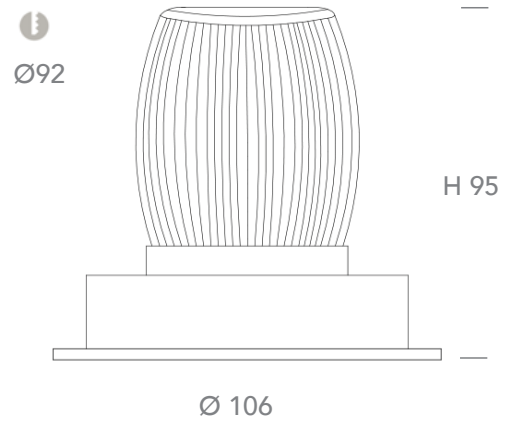

GENERAL SPECIFICATIONS

| | |
|-------------------------|--|
| LED | 13W *operating wattage 14.8W |
| Lumens | 970 lm (3000K) 1080 (4000K) |
| Colour | <input type="checkbox"/> 3000K, Warm White <input type="checkbox"/> 4000K, Cool White |
| Efficacy | 74 lm/w (3000K) 83 lm/w (4000K) |
| Beam | 15° 24° 36° 60° |
| Material | Powder Coated Aluminium |
| CRI | 97+ |
| Finish | White Black |
| IP | 44 |
| Colour Deviation | SDCM ≤2 |
| Lifetime | L70 >310,000hrs |
| Warranty | 7 Years |

Please Note: When using C-Bus, use universal or trailing edge dimming modules

PROJECT DETAILS

PROJECT: _____

TYPE: _____

NOTES: _____

DIMENSIONS (mm)

DRIVER SPECIFICATIONS

| | |
|-------------------------------|--|
| L 107 x W 43 x H 25 mm | |
| Power | 240V Remote Flicker Free Dimmable Driver |
| Dimming | Phase Cut Dimming |
| Power Factor | > 0.90 |