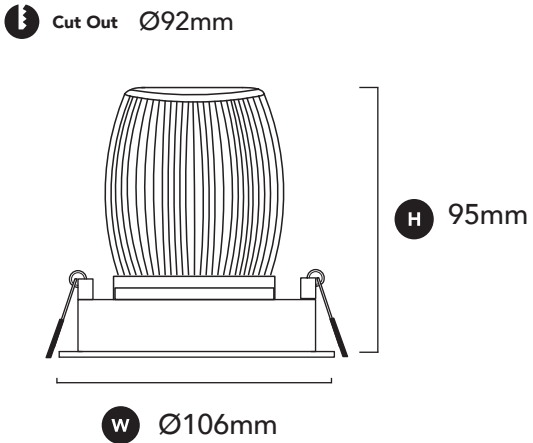

GENERAL SPECIFICATIONS

LED	13W *operating wattage 14.8W
Lumens	1015 lm (3000K) 1215 (4000K)
Efficacy	66 lm/w (3000K) 78 lm/w (4000K)
Colour Temperature	<input type="checkbox"/> 3000K, Warm White <input type="checkbox"/> 4000K, Cool White
Material	Powder Coated Aluminium
Finish	White Black
Beam	15° 24° 36° 60°
CRI	97+
IP	44
Colour Deviation	SDCM ≤2
UGR	<19
Lifetime	>55,000hrs L80 B10
Warranty	7 Years

PROJECT DETAILS

PROJECT: _____

TYPE: _____

NOTES: _____

DIMENSIONS (mm)

DRIVER SPECIFICATIONS

L 107 x W 43 x H 25 mm	
Power	350mA 240V Remote, Flicker Free Dimmable Driver
Dimming	Phase Cut Dimming
Power Factor	> 0.90