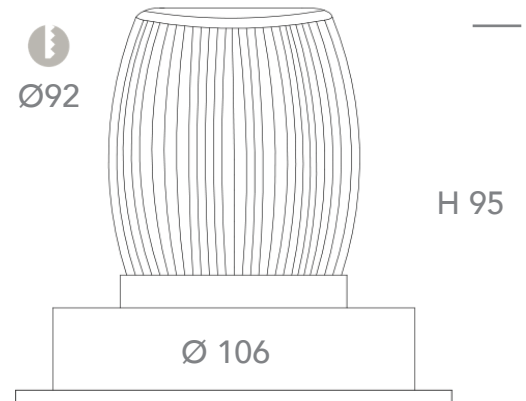

## GENERAL SPECIFICATIONS

LED	13W *operating wattage 14.8W
Lumens	1079 (3000K)   1213 (4000K)
Colour	<input type="checkbox"/> 3000K, Warm White <input type="checkbox"/> 4000K, Cool White
Efficacy	73 lm/w (3000K)   82 lm/w (4000K)
Beam	36°   60°
Material	Powder Coat Aluminium
CRI	97+
Finish	White   Black
IP	44
Colour Deviation	SDCM ≥2
Warranty	7 Years

## DIMENSIONS (mm)