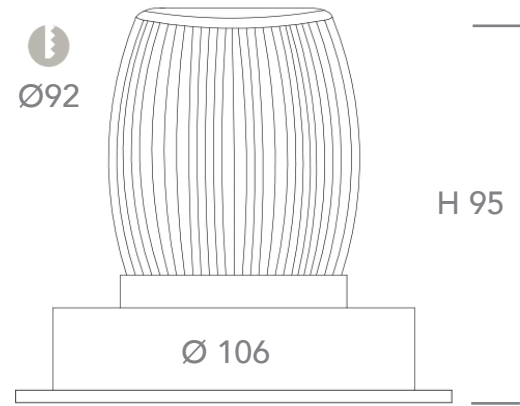

GENERAL SPECIFICATIONS

LED	13W *operating wattage 14.8W
Lumens	1079 (3000K) 1213 (4000K)
Colour	<input type="checkbox"/> 3000K, Warm White <input type="checkbox"/> 4000K, Cool White
Efficacy	73 lm/w (3000K) 82 lm/w (4000K)
Beam	36° 60°
Material	Powder Coat Aluminium
CRI	97+
Finish	White Black
IP	44
Colour Deviation	SDCM ≥2
Lifetime	100,000hrsL70
Warranty	7 Years

PROJECT DETAILS

PROJECT: _____

TYPE: _____

NOTES: _____

DIMENSIONS (mm)

DRIVER SPECIFICATIONS

L 107 x W 43 x H 25 mm

Power	240V Remote Dimmable Driver
Dimming	Phase Cut Dimming
Power Factor	> 0.90