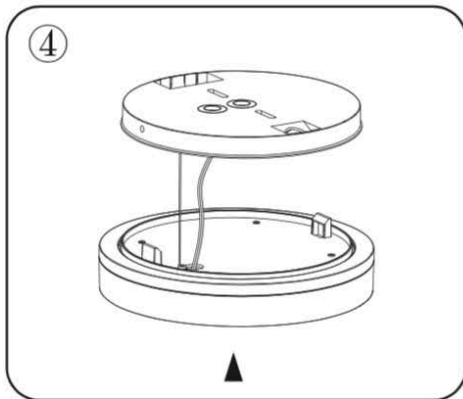

**⚠ CAUTION - light fitting must be installed by a licensed electrician.**

- Please ensure to read instructions correctly for the installation of the fitting provided. Failure to do so will result in a void of warranty and compromises the safety of luminaire.
- Radiant Lighting are not liable for warranties when luminaire is damaged by incorrect installation. The installation of the luminaires must be in accordance with the national safety regulations.

## Installation Instructions

\*The drawing is only for reference of installation. The actual structure of different model may vary.

<b>Category</b>	Ceiling	<b>CRI</b>	90+
<b>Power</b>	15W/10W 24W/18W	<b>Material</b>	Polycarbonate
<b>IP Rating</b>	54	<b>Warranty</b>	3 Years