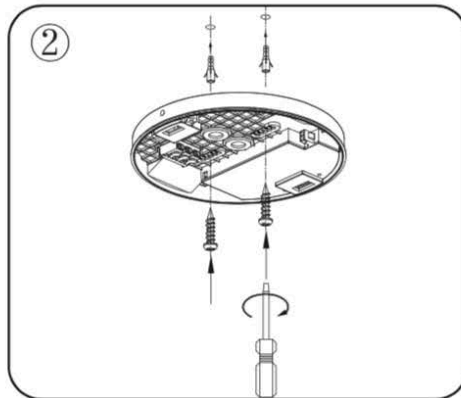

**⚠ CAUTION - light fitting must be installed by a licensed electrician.**

- Please ensure to read instructions correctly for the installation of the fitting provided. Failure to do so will result in a void of warranty and compromises the safety of luminaire.
- Radiant Lighting are not liable for warranties when luminaire is damaged by incorrect installation. The installation of the luminaires must be in accordance with the national safety regulations.

## Installation Instructions

\*The drawing is only for reference of installation. The actual structure of different model may vary.

<b>Category</b>	Ceiling	<b>CRI</b>	90+
<b>Power</b>	15W/10W 24W/18W	<b>Material</b>	Polycarbonate
<b>IP Rating</b>	54	<b>Warranty</b>	3 Years