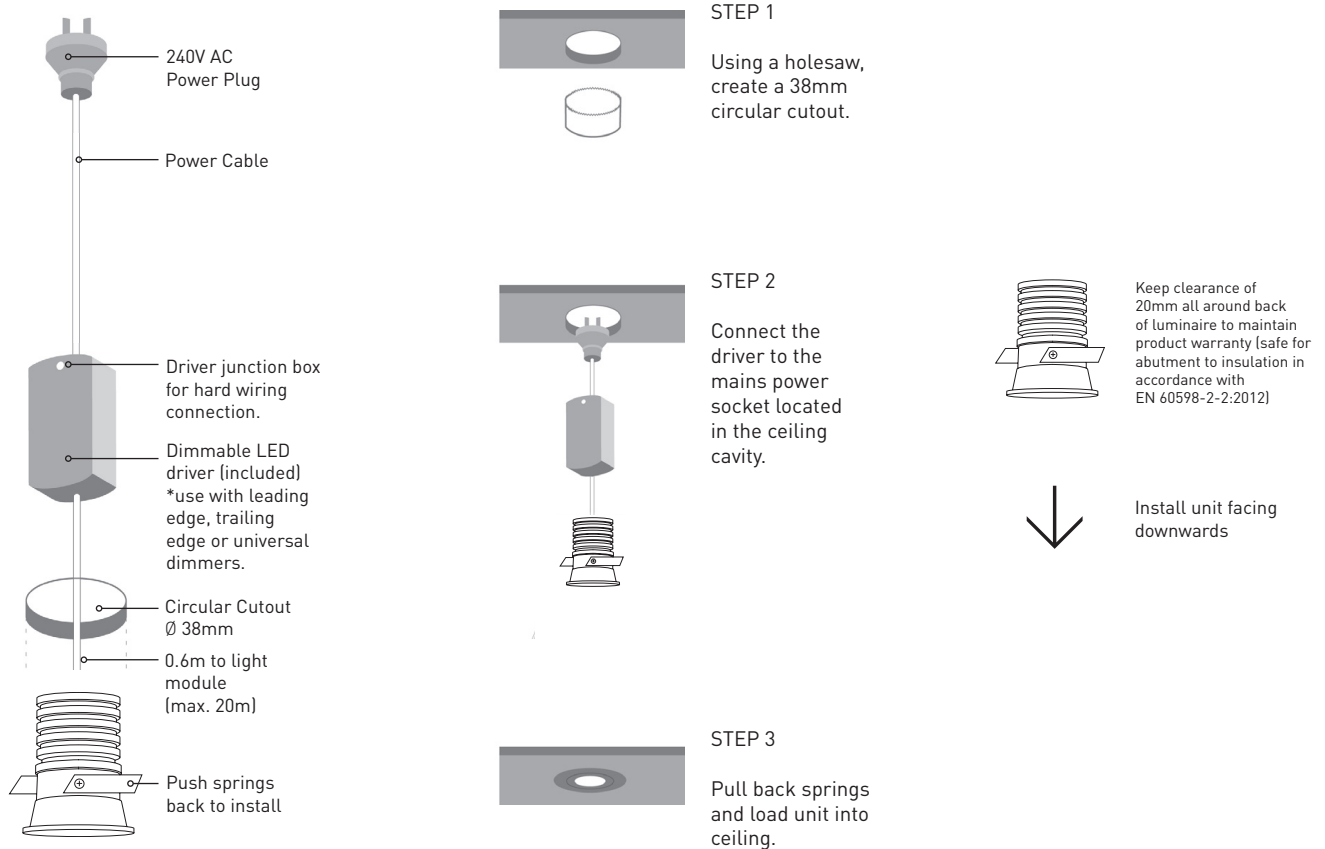

⚠ CAUTION - light fitting must be installed by a licensed electrician.

- Please ensure to read instructions correctly for the installation of the fitting provided. Failure to do so will result in a void of warranty and compromises the safety of luminaire.
 - Radiant Lighting are not liable for warranties when luminaire is damaged by incorrect installation. The installation of the luminaires must be in accordance with the national safety regulations.
 - If the external flexible cable or cord of the luminaire is damaged, it shall be exclusively replaced by the manufacture or his service agent or similar qualified person in order to avoid a hazard.
- Please refer to Radiant Lighting's General Terms & Conditions for more information concerning the installation and warranty of our products.

Installation Instructions

Category Recessed Downlight	
Power 5W	
IP Rating 65	
Material Powder Coat Aluminium	
Warranty 7 Years	

Suitable for residential or commercial use in Australia and New Zealand. Fitting may be abutted and covered according to AS/NZS 60598.2.2:2016, however for optimal efficiency we advise that the luminaire is not covered when installing.

WARNING – RISK OF OVERHEATING OR FIRE IF THE CLEARANCE DISTANCES ARE COMPROMISED. Minimum clearance for luminaire: In accordance with AS/NZS 60598.2.2:2016

A Height clearance to building element (HCB) = **0mm**