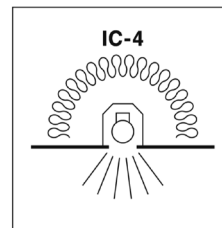

⚠ CAUTION - light fitting must be installed by a licensed electrician.

- Please ensure to read instructions correctly for the installation of the fitting provided. Failure to do so will result in a void of warranty and compromises the safety of luminaire.
 - Radiant Lighting are not liable for warranties when luminaire is damaged by incorrect installation. The installation of the luminaires must be in accordance with the national safety regulations.
 - If the external flexible cable or cord of the luminaire is damaged, it shall be exclusively replaced by the manufacture or his service agent or similar qualified person in order to avoid a hazard.
- Please refer to Radiant Lighting's General Terms & Conditions for more information concerning the installation and warranty of our products.

Installation Instructions

Category Recessed Downlight	
Power 5W	
IP Rating 65	
Material Powder Coat Aluminium	
Warranty 7 Years	

Suitable for residential or commercial use in Australia and New Zealand. Fitting may be abutted and covered according to AS/NZS 60598.2.2:2016, however for optimal efficiency we advise that the luminaire is not covered when installing.

WARNING – RISK OF OVERHEATING OR FIRE IF THE CLEARANCE DISTANCES ARE COMPROMISED. Minimum clearance for luminaire: In accordance with AS/NZS 60598.2.2:2016

A Height clearance to building element (HCB) = **0mm**