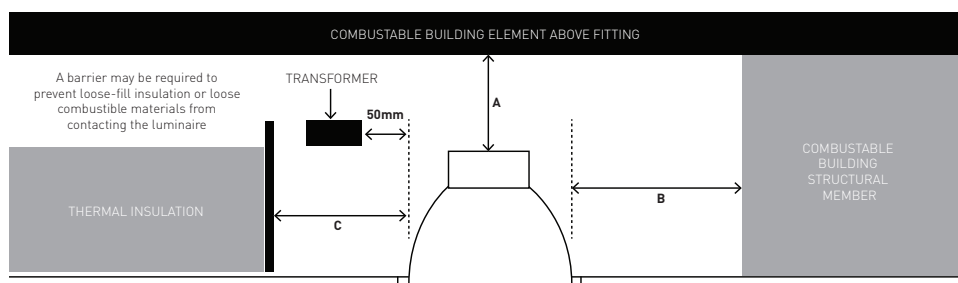

⚠ CAUTION - light fitting must be installed by a licensed electrician.

- Please ensure to read instructions correctly for the installation of the fitting provided. Failure to do so will result in a void of warranty and compromises the safety of luminaire.
 - Radiant Lighting are not liable for warranties when luminaire is damaged by incorrect installation. The installation of the luminaires must be in accordance with the national safety regulations.
 - If the external flexible cable or cord of the luminaire is damaged, it shall be exclusively replaced by the manufacture or his service agent or similar qualified person in order to avoid a hazard.
- Please refer to Radiant Lighting's General Terms & Conditions for more information concerning the installation and warranty of our products.

Installation Instructions

Category Recessed Downlight	
Power 5W	
IP Rating 65	
Material Powder Coat Aluminium	
Warranty 7 Years	

Suitable for residential or commercial use in Australia and New Zealand. Fitting may be abutted and covered according to AS/NZS 60598.2.2:2016, however for optimal efficiency we advise that the luminaire is not covered when installing.

WARNING – RISK OF OVERHEATING OR FIRE IF THE CLEARANCE DISTANCES ARE COMPROMISED. Minimum clearance for luminaire: In accordance with AS/NZS 60598.2.2:2016

A Height clearance to building element (HCB) = **0mm**