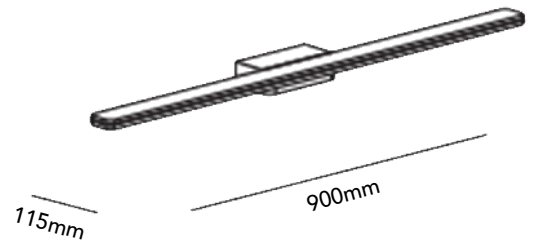

FEATURES

- + IP 54 - suitable for wet areas
- + High CRI - excellent colour rendering
- + Slim arm design for a modest wall addition
- + Perfect for vanity applications or accent lighting
- + Available in two finishes

GENERAL SPECIFICATIONS

LED	15W
Lumens	884 lm
Colour	 3000K, Warm White
Efficacy	58 lm/w
Material	Powder Coated Aluminium
CRI	90+
Finish	Textured White Textured Black
IP	54
Colour Deviation	SDCM ≤3
Warranty	3 Years

PROJECT DETAILS

PROJECT:

TYPE:

NOTES:

DIMENSIONS (mm)

40mm

DRIVER SPECIFICATIONS

Power	240V Built-In Driver
Dimming	Phase Cut Dimming
Power Factor	> 0.95