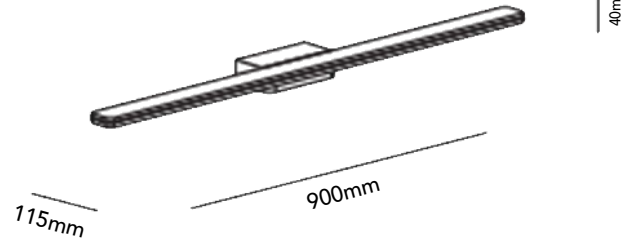

DIMENSIONS (mm)

DRIVER SPECIFICATIONS

Power	240V Built-In Driver
Dimming	Phase Cut Dimming
Power Factor	> 0.95

PRODUCT CODE

White, 3000K	83-GLIDE15W3K
Black, 3000K	83-GLIDE15B3K