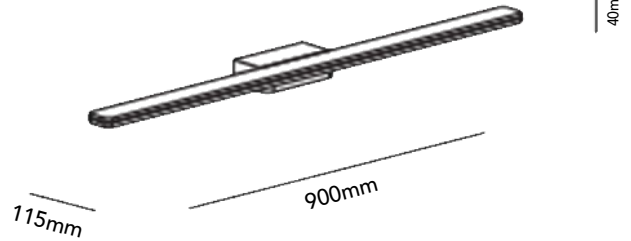

DIMENSIONS (mm)

DRIVER SPECIFICATIONS

Power	240V Built-In Driver
Dimming	Phase Cut Dimming
Power Factor	> 0.95

PRODUCT CODE

White, 3000K	83-GLIDE15W3K
Black, 3000K	83-GLIDE15B3K