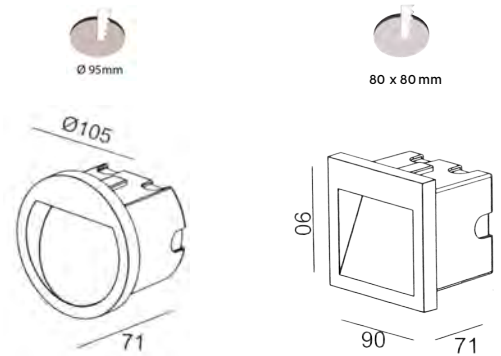

FEATURES

- + IP 54 - Suitable for indoor and outdoor applications
- + 90° beam angle, perfect for step lighting
- + PVC wall box included for easy installation

GENERAL SPECIFICATIONS

LED	3W
Lumens	105 lm (3000K)
Colour	3000K, Warm White
Efficacy	35 lm/w (3000K)
Beam	90°
Material	Aluminium Glass PVC
CRI	80+
Finish	White Anthracite
IP	54
Colour Deviation	SDCM ≥3
Warranty	3 Years (not recommended for coastal areas)

DIMENSIONS (mm)

DRIVER SPECIFICATIONS

Power	240V Built-In Non-Dimmable Driver
Dimming	Non-Dimmable
Power Factor	> 0.90

PRODUCT CODE

Round, White	11-STR3W3
Round, Anthracite	11-STR3A3
Square, White	11-ST3W3
Square, Anthracite	11-ST3A3