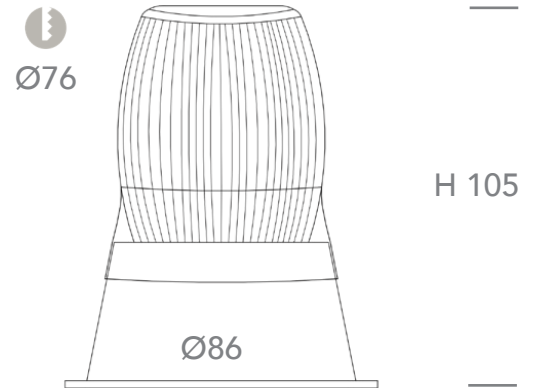

## FEATURES

- + Adjustable head up to 25°
- + Precision reflector with clear lens - for better light distribution and performance.
- + Specially designed heat sink - for class leading heat dissipation.
- + IC-4 rated
- + Deep set lamp position - for visual comfort and glare control.

## GENERAL SPECIFICATIONS

<b>LED</b>	11W *operating wattage 12W
<b>Lumens</b>	976 (3000K)   1080 (4000K)
<b>Colour</b>	<input type="checkbox"/> 3000K, Warm White <input type="checkbox"/> 4000K, Cool White
<b>Efficacy</b>	81 lm/w (3000K)   90 lm/w (4000K)
<b>Beam</b>	36°   60°
<b>Material</b>	Powder Coat Aluminium
<b>CRI</b>	92+
<b>Finish</b>	White   Black
<b>IP</b>	44
<b>Colour Deviation</b>	SDCM ≤2
<b>Lifetime</b>	L70 >100,000hrs
<b>Warranty</b>	7 Years

## DIMENSIONS (mm)

## DRIVER SPECIFICATIONS

L 98 x W 40 x H 22 mm

<b>Power</b>	240V Remote Dimmable Driver
<b>Dimming</b>	Phase Cut Dimming
<b>Power Factor</b>	> 0.90