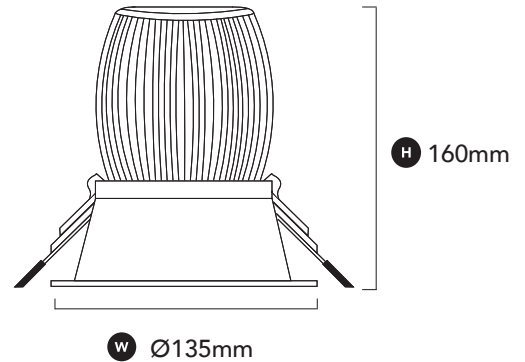

A clean finish every time - the EDGE 135 downlight is a larger version of the Edge 110, ideal for commercial projects. Utilising advanced LED engines, the Edge 135 achieves unmatched illumination with a fraction of the energy.

GENERAL SPECIFICATIONS

LED	25W
Lumens	2255 lm (3000K) 2340 lm (4000K)
Efficacy	91 lm/w (3000K) 92 lm/w (4000K)
Colour Temperature	<input type="checkbox"/> 3000K, Warm White <input type="checkbox"/> 4000K, Cool White
Material	Powder Coated Aluminium
Finish	White Black
Beam	15° 24° 36° 60°
CRI	92+
IP	44
Colour Deviation	SDCM ≥ 2
UGR	<19
Lifetime	>55,000hrs L80 B10
Warranty	7 Years

Please Note: When using C-Bus, use universal or trailing edge dimming modules

PROJECT DETAILS

PROJECT:

TYPE:

NOTES:

DIMENSIONS (mm)

i Cut Out
Ø125mm

DRIVER SPECIFICATIONS

L 104 x W 43 x H 24mm

Power	600mA 240V Remote, Flicker Free Dimmable Driver
Dimming	Phase Cut Dimming
Power Factor	> 0.90

DALI dimming available upon request

PRODUCT CODE

White, 3000K, 60°	118-ED2C25W603
White, 4000K, 60°	118-ED2C25W604
Black, 3000K, 60°	118-ED2C25B603
Black, 4000K, 60°	118-ED2C25B604