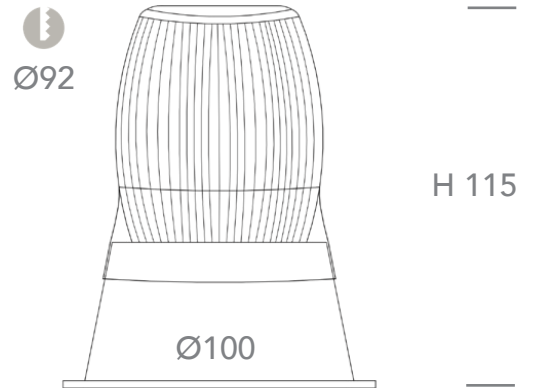

FEATURES

- + Adjustable head up to 25°
- + Precision reflector with clear lens - for better light distribution and performance.
- + Specially designed heat sink - for class leading heat dissipation. IC-4 rated.
- + Deep set lamp position - for visual comfort and glare control.

GENERAL SPECIFICATIONS

LED	13W *operating wattage 14.8
Lumens	1182 lm (3000K) 1241 lm (4000K)
Colour	<input type="checkbox"/> 3000K, Warm White <input type="checkbox"/> 4000K, Cool White
Efficacy	79 lm/w (3000K) 84 lm/w (4000K)
Beam	36° 60°
Material	Powder Coat Aluminium
CRI	92+
Finish	White Black
IP	44
Colour Deviation	SDCM ≤2
Lifetime	L70 >100,000
Warranty	7 Years

PROJECT DETAILS

PROJECT:

TYPE:

NOTES:

DIMENSIONS (mm)

DRIVER SPECIFICATIONS

L 104 x W 43 x H 24mm

Power	240V Remote Dimmable Driver
Dimming	Phase Cut Dimming
Power Factor	> 0.90