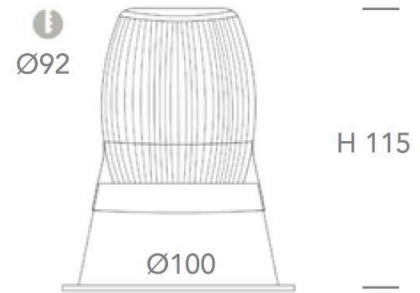

GENERAL SPECIFICATIONS

LED	13W *operating wattage 14.8
Lumens	1170 lm (3000K) 1320 lm (4000K)
Colour	<input type="checkbox"/> 3000K, Warm White <input type="checkbox"/> 4000K, Cool White
Efficacy	90 lm/w (3000K) 101 lm/w (4000K)
Beam	15° 24° 36° 60°
Material	Powder Coat Aluminium
CRI	92+
Finish	White Black
IP	44
Colour Deviation	SDCM ≤2
Lifetime	L70 >100,000
Warranty	7 Years

Please Note: When using C-Bus, use universal or trailing edge dimming modules

PROJECT DETAILS

PROJECT:

TYPE:

NOTES:

DIMENSIONS (mm)

DRIVER SPECIFICATIONS

L 104 x W 43 x H 24mm