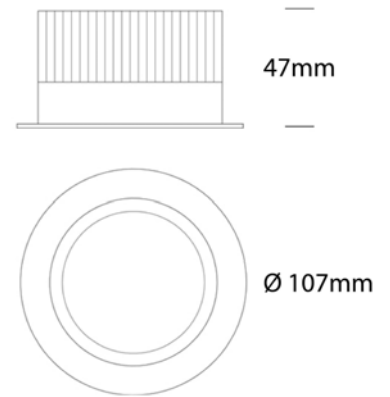

## GENERAL SPECIFICATIONS

<b>LED</b>	12W
<b>Lumens</b>	890 lm (3000K)
<b>Colour</b>	<input type="checkbox"/> 3000K, Warm White <input type="checkbox"/> 4000K, Cool White
<b>Efficacy</b>	74 lm/w (3000K)
<b>Beam</b>	90°
<b>Material</b>	Powder Coat Aluminium
<b>CRI</b>	95+
<b>Finish</b>	White   Black   Silver
<b>IP</b>	44
<b>Colour Deviation</b>	SDCM ≤3
<b>Lifetime</b>	L70 >60,000hrs
<b>Warranty</b>	5 Years

## DIMENSIONS (mm)

Cut out:  
Ø 92mm

## DRIVER SPECIFICATIONS

L 104 x W 43 x H 24 mm

<b>Power</b>	240V Remote Dimmable Driver
<b>Dimming</b>	Phase Cut Dimming
<b>Power Factor</b>	> 0.95