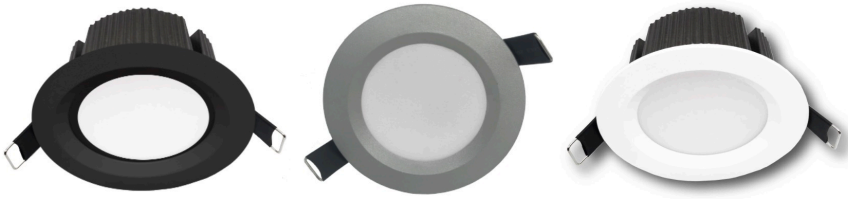

## FEATURES

- + Specially designed heat sink - for class leading heat dissipation
- + IC-4 rated
- + IP44 and suitable for wet areas.
- + High quality diffuser for increased lumen output
- + Compatible with remote Casambi CBU-TED Bluetooth Controllable Dimmer (71-CASCBU)

## GENERAL SPECIFICATIONS

<b>LED</b>	12W
<b>Lumens</b>	890 lm (3000K)
<b>Colour</b>	<input type="checkbox"/> 3000K, Warm White <input type="checkbox"/> 4000K, Cool White
<b>Efficacy</b>	74 lm/w (3000K)
<b>Beam</b>	90°
<b>Material</b>	Powder Coat Aluminium
<b>CRI</b>	95+
<b>Finish</b>	White   Black   Silver
<b>IP</b>	44
<b>Colour Deviation</b>	SDCM ≤3
<b>Lifetime</b>	L70 >60,000hrs
<b>Warranty</b>	5 Years

## DIMENSIONS (mm)

Cut out:  
Ø 92mm

## PRODUCT CODE

White, 3000K	<b>118-DS5L12W903</b>
White, 4000K	<b>118-DS5L12W904</b>
Black, 3000K	<b>118-DS5L12B903</b>
Black, 4000K	<b>118-DS5L12B904</b>
Silver, 3000K	<b>118-DS5L12S903</b>
Silver, 4000K	<b>118-DS5L12S904</b>