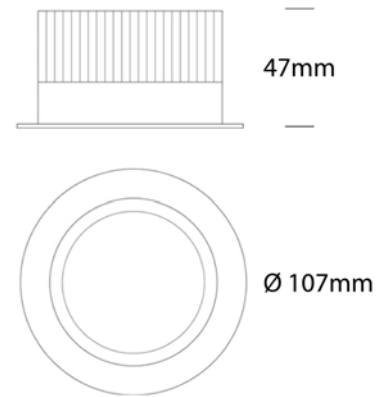

## GENERAL SPECIFICATIONS

<b>LED</b>	12W
<b>Lumens</b>	890 lm (3000K)
<b>Colour</b>	<input type="checkbox"/> 3000K, Warm White <input type="checkbox"/> 4000K, Cool White
<b>Efficacy</b>	74 lm/w (3000K)
<b>Beam</b>	90°
<b>Material</b>	Powder Coat Aluminium
<b>CRI</b>	95+
<b>Finish</b>	White   Black   Silver
<b>IP</b>	44
<b>Colour Deviation</b>	SDCM ≤3
<b>Lifetime</b>	L70 >100,000hrs
<b>Warranty</b>	5 Years

## DIMENSIONS (mm)

Cut out:  
Ø 92mm

## DRIVER SPECIFICATIONS

L 104 x W 43 x H 24 mm

<b>Power</b>	240V Remote Dimmable Driver
<b>Dimming</b>	Phase Cut Dimming
<b>Power Factor</b>	> 0.95