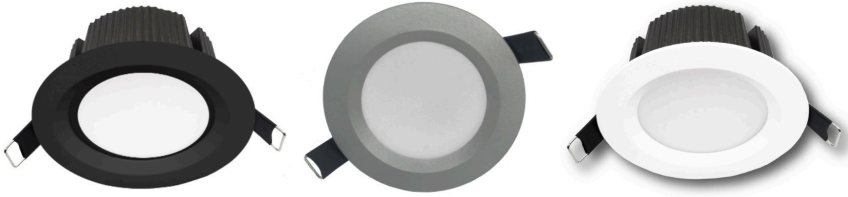

## FEATURES

- + Specially designed heat sink - for class leading heat dissipation
- + IC-4 rated
- + IP44 and suitable for wet areas.
- + High quality diffuser for increased lumen output
- + Compatible with remote Casambi CBU-TED Bluetooth Controllable Dimmer (71-CASCBU)

## GENERAL SPECIFICATIONS

<b>LED</b>	12W
<b>Lumens</b>	890 lm (3000K)
<b>Colour</b>	<input type="checkbox"/> 3000K, Warm White <input type="checkbox"/> 4000K, Cool White
<b>Efficacy</b>	74 lm/w (3000K)
<b>Beam</b>	90°
<b>Material</b>	Powder Coat Aluminium
<b>CRI</b>	95+
<b>Finish</b>	White   Black   Silver
<b>IP</b>	44
<b>Colour Deviation</b>	SDCM ≤3
<b>Lifetime</b>	L70 >100,000hrs
<b>Warranty</b>	5 Years

## DIMENSIONS (mm)

Cut out:  
Ø 92mm

## PRODUCT CODE

White, 3000K	<b>118-DS5L12W903</b>
White, 4000K	<b>118-DS5L12W904</b>
Black, 3000K	<b>118-DS5L12B903</b>
Black, 4000K	<b>118-DS5L12B904</b>
Silver, 3000K	<b>118-DS5L12S903</b>
Silver, 4000K	<b>118-DS5L12S904</b>