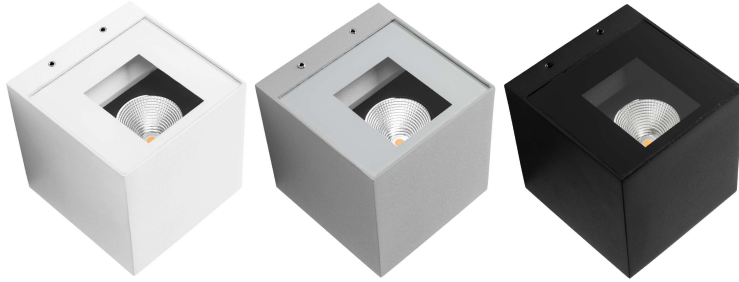

PROJECT DETAILS

PROJECT:

TYPE:

NOTES:

The sleek, minimal, geometric design of the CUBIX SQUARE wall light is equally suited for indoor and outdoor spaces.

FEATURES

- + High grade aluminium housing - resists corrosion from moisture and salt
- + IP 65 - Suitable for outdoor application
- + Two directional light output
- + Available in three finishes

DIMENSIONS (mm)

GENERAL SPECIFICATIONS

LED	9W
Lumens	600 lm (3000K)
Colour	<input type="checkbox"/> 3000K, Warm White <input type="checkbox"/> 4000K, Cool White
Efficacy	88 lm/w (3000K)
Beam	30°
Material	Powder Coat Aluminium
CRI	90+
Finish	White Black Grey
IP	65
Colour Deviation	SDCM ≤2
Lifetime	L70 >100,000hrs
Warranty	3 Years