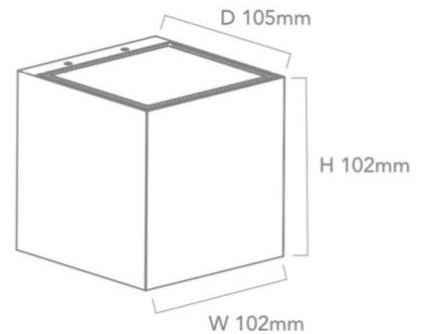

PROJECT DETAILS

PROJECT:

TYPE:

NOTES:

The sleek, minimal, geometric design of the CUBIX SQUARE wall light is equally suited for indoor and outdoor spaces.

FEATURES

- + High grade aluminium housing - resists corrosion from moisture and salt
- + IP 65 - Suitable for outdoor application
- + Two directional light output
- + Available in three finishes

DIMENSIONS (mm)

GENERAL SPECIFICATIONS

LED	9W
Lumens	600 lm (3000K)
Colour	<input type="checkbox"/> 3000K, Warm White <input type="checkbox"/> 4000K, Cool White
Efficacy	88 lm/w (3000K)
Beam	30°
Material	Powder Coat Aluminium
CRI	90+
Finish	White Black Grey
IP	65
Colour Deviation	SDCM ≤2
Lifetime	L70 >100,000hrs
Warranty	3 Years