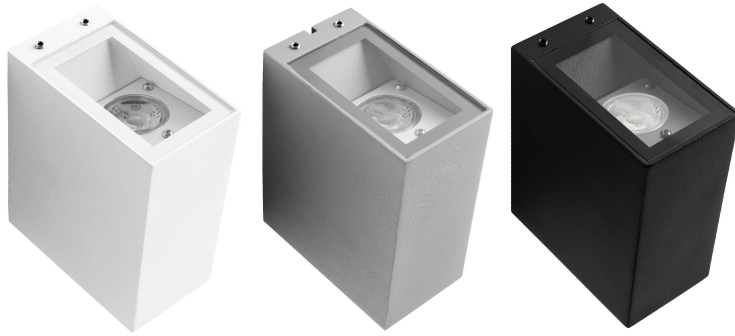

PROJECT DETAILS

PROJECT:

TYPE:

NOTES:

The sleek, minimal, geometric design of the CUBIX wall light is equally suited for indoor and outdoor spaces.

FEATURES

- + High grade aluminium housing - resists corrosion from moisture and salt
- + IP 65 - Suitable for outdoor application
- + Two directional light output
- + Available in three finishes

DIMENSIONS (mm)

GENERAL SPECIFICATIONS

LED	9W
Lumens	800 lm (3000K)
Colour	<input type="checkbox"/> 3000K, Warm White <input type="checkbox"/> 4000K, Cool White
Efficacy	88 lm/w
Beam	30°
Material	Powder Coat Aluminium
CRI	90+
Finish	White Black Grey
IP	65
Colour Deviation	SDCM ≤2
Lifetime	L70 >100,000hrs
Warranty	3 Years