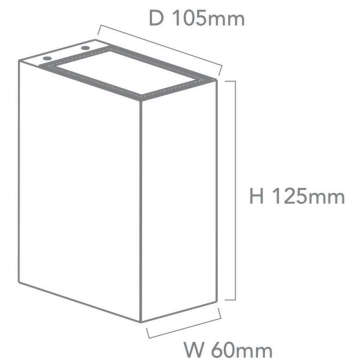

PROJECT DETAILS

PROJECT:

TYPE:

NOTES:

The sleek, minimal, geometric design of the CUBIX wall light is equally suited for indoor and outdoor spaces.

FEATURES

- + High grade aluminium housing - resists corrosion from moisture and salt
- + IP 65 - Suitable for outdoor application
- + Two directional light output
- + Available in three finishes

DIMENSIONS (mm)

GENERAL SPECIFICATIONS

LED	9W
Lumens	800 lm (3000K)
Colour	<input type="checkbox"/> 3000K, Warm White <input type="checkbox"/> 4000K, Cool White
Efficacy	88 lm/w
Beam	30°
Material	Powder Coat Aluminium
CRI	90+
Finish	White Black Grey
IP	65
Colour Deviation	SDCM ≤2
Lifetime	L70 >100,000hrs
Warranty	3 Years