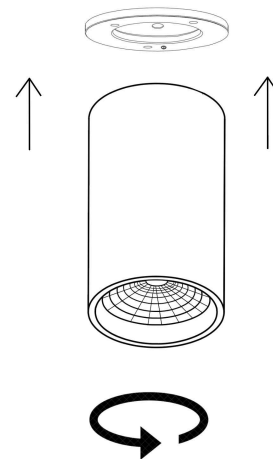

### Step 1:

*Screw mounting plate into ceiling*

### Step 2:

*Pull power cable through*

### Step 3:

*Connect power*

### Step 4:

*Quick connect fitting into canopy lid (half turn counter-clockwise)*

<b>Category</b>	Ceiling	<b>CRI</b>	92+
<b>Power</b>	12W	<b>Material</b>	Powder Coat Aluminium
<b>IP Rating</b>	20	<b>Warranty</b>	5 Years