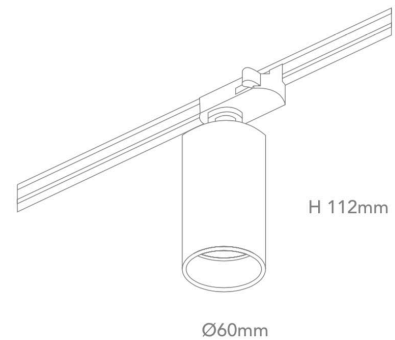

GENERAL SPECIFICATIONS

LED	12W
Lumens	980 lm (at 3000K) 1040 lm (at 4000K)
Colour	<input type="checkbox"/> 3000K, Warm White <input type="checkbox"/> 4000K, Cool White
Efficacy	81 lm/w (3000K) 86 lm/w (4000K)
Beam	36° 50°
Material	Powder Coat Aluminium
CRI	90+
Finish	White Black
IP	20
Colour Deviation	SDCM ≤3
Lifetime	L70 >100,000hrs
Warranty	3 Years

PROJECT DETAILS

PROJECT:

TYPE:

NOTES:

DIMENSIONS (mm)

DRIVER SPECIFICATIONS

Power	240V Built-In Driver
Dimming	Phase Cut Dimming
Power Factor	> 0.90

PRODUCT CODES