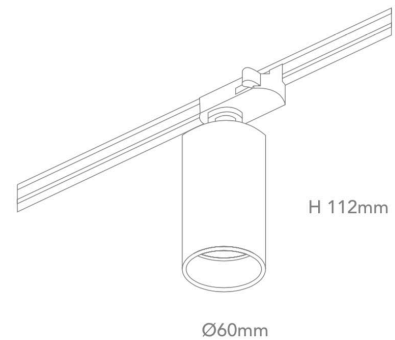

DIMENSIONS (mm)

DRIVER SPECIFICATIONS

Power	240V Built-In Driver
Dimming	Phase Cut Dimming
Power Factor	> 0.90

PRODUCT CODES

White, 3000K, 50°	83-AIRT12W503
White, 4000K, 50°	83-AIRT12W504
Black, 3000K, 50°	83-AIRT12B503
Black, 4000K, 50°	83-AIRT12B504

ACCESSORY CODES

36° Reflector	83-RFL36
Honeycomb Lens	83-AIRH
Black Ring	83-AIRB
Gold Ring	83-AIRG
White Ring	83-AIRW