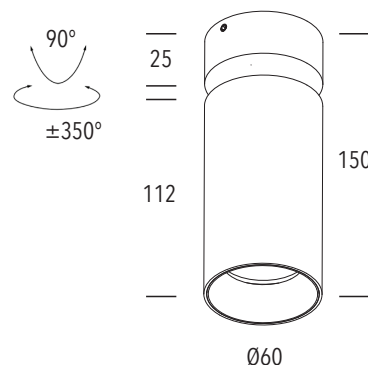

PROJECT:	
TYPE:	
NOTES:	

AIR SURFACE

Minimal, functional and versatile. The AIR SURFACE, provides an ideal solution for accent lighting in both residential and commercial spaces.

- > High CRI
- > High quality aluminium housing
- > Adjustable - 90° / Rotatable - 350°
- > Available in different beam angles

Dimensions (mm)

General Specifications

LED	9W
Lumens	740lm
Colour	3000K 4000K (demand only)
CRI	90+
Efficacy	Up to 82lm/W
Beam	35° (M) 52° (F)
Material	Powder Coat Aluminium
Finish	Sand White Sand Black
IP	20
Warranty	3 years