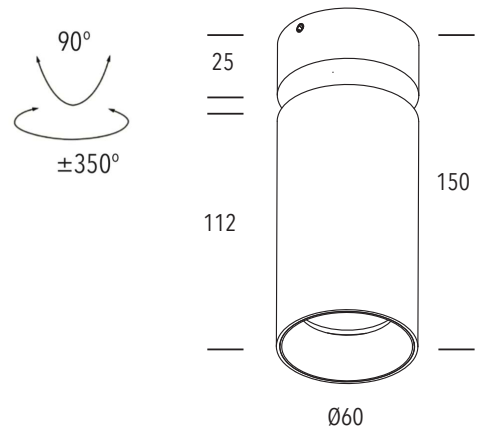

GENERAL SPECIFICATIONS

LED	12W
Lumens	980 lm (at 3000K) 1040 lm (at 4000K)
Colour	<input type="checkbox"/> 3000K, Warm White <input type="checkbox"/> 4000K, Cool White
Efficacy	81 lm/w (3000K) 86 lm/w (4000K)
Beam	35° 52°
Material	Powder Coat Aluminium
CRI	90+
Finish	White Black
IP	20
Colour Deviation	SDCM ≤3
Lifetime	L70 >100,000hrs
Warranty	3 Years

ACCESSORIES

Honeycomb Lens	83-AIRH (Black)
Additional Baffle Options	83-AIRRB (Black) 83-AIRRG (Gold) 83-AIRRW (White)

PROJECT DETAILS

PROJECT:

TYPE:

NOTES:

DIMENSIONS (mm)

DRIVER SPECIFICATIONS