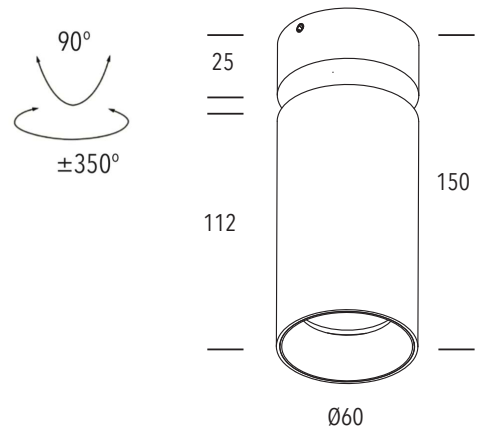

GENERAL SPECIFICATIONS

| | |
|-------------------------|--|
| LED | 12W |
| Lumens | 980 lm (at 3000K) 1040 lm (at 4000K) |
| Colour | <input type="checkbox"/> 3000K, Warm White <input type="checkbox"/> 4000K, Cool White |
| Efficacy | 81 lm/w (3000K) 86 lm/w (4000K) |
| Beam | 35° 52° |
| Material | Powder Coat Aluminium |
| CRI | 90+ |
| Finish | White Black |
| IP | 20 |
| Colour Deviation | SDCM ≤3 |
| Lifetime | L70 >100,000hrs |
| Warranty | 3 Years |

ACCESSORIES

| | |
|----------------------------------|--|
| Honeycomb Lens | 83-AIRH (Black) |
| Additional Baffle Options | 83-AIRRB (Black) 83-AIRRG (Gold) 83-AIRRW (White) |

PROJECT DETAILS

PROJECT:

TYPE:

NOTES:

DIMENSIONS (mm)

DRIVER SPECIFICATIONS

| | |
|---------------------|----------------------|
| Power | 240V Built-in Driver |
| Dimming | Phase Cut Dimming |
| Power Factor | > 0.90 |

PRODUCT CODE

| | |
|-------------------|-----------------------|
| White, 3000K, 35° | 83-AIRS12W353K |
| White, 3000K, 52° | 83-AIRS12W523K |
| White, 4000K, 35° | 83-AIRS12W354K |
| White, 4000K, 52° | 83-AIRS12W524K |
| Black, 3000K, 35° | 83-AIRS12B353K |
| Black, 3000K, 52° | 83-AIRS12B523K |
| Black, 4000K, 35° | 83-AIRS12B354K |
| Black, 4000K, 52° | 83-AIRS12B524K |