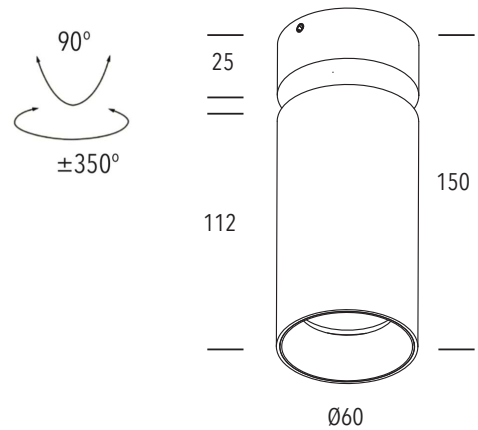

GENERAL SPECIFICATIONS

LED	12W
Lumens	964 (at 3000K) 1356 (at 4000K)
Colour	<input type="checkbox"/> 3000K, Warm White <input type="checkbox"/> 4000K, Cool White
Efficacy	80 lm/w (3000K) 113 lm/w (4000K)
Beam	35° 52°
Material	Powder Coat Aluminium
CRI	90+
Finish	Sand White Sand Black
IP	20
Colour Deviation	SDCM ≥3
Warranty	3 Years
Baffle Options	White Gold Black
Accessories	Honeycomb Lens

PROJECT DETAILS

PROJECT:

TYPE:

NOTES:

DIMENSIONS (mm)

DRIVER SPECIFICATIONS

Power	240V Built-in Driver
Dimming	Phase Cut Dimming
Power Factor	> 0.90

PRODUCT CODE