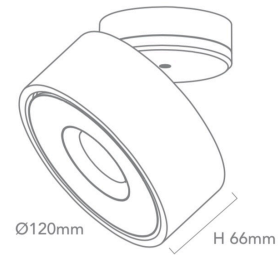

GENERAL SPECIFICATIONS

LED	12W
Lumens	1140 lm (3000K) 1180 lm (4000K)
Colour	<input type="checkbox"/> 3000K, Warm White <input type="checkbox"/> 4000K, Cool White
Efficacy	95 lm/w (3000K) 98 lm/w (4000K)
Beam	25° 36° 52°
Material	Powder Coat Aluminium
CRI	90+
Finish	White Black
IP	20
Colour Deviation	SDCM ≤3
Lifetime	L70 >100,000hrs
Warranty	5 Years
Fascia Options	Black Gold White
Accessories	Honeycomb Lens

PROJECT DETAILS

PROJECT:

TYPE:

NOTES:

DIMENSIONS (mm)

DRIVER SPECIFICATIONS

Power	240V Built-In Driver
Dimming	Phase Cut Dimming
Power Factor	> 0.95

PRODUCT CODE