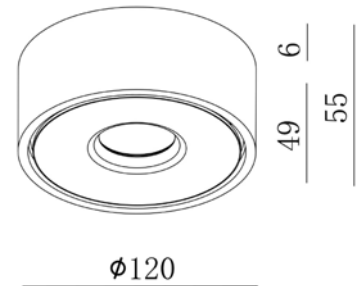

GENERAL SPECIFICATIONS

LED	12W
Lumens	1140 lm (3000K) 1180 lm (4000K)
Colour	<input type="checkbox"/> 3000K, Warm White <input type="checkbox"/> 4000K, Cool White
Efficacy	95 lm/w (3000K) 98 lm/w (4000K)
Beam	25° 36° 50°
Material	Powder Coat Aluminium
CRI	90+
Finish	White Black
IP	20
Colour Deviation	SDCM ≤3
Lifetime	L70 >100,000hrs
Warranty	5 Years

PROJECT DETAILS

PROJECT:

TYPE:

NOTES:

DIMENSIONS (mm)

DRIVER SPECIFICATIONS

Power	240V Built-In Driver
Dimming	Phase Cut Dimming
Power Factor	> 0.95

PRODUCT CODES