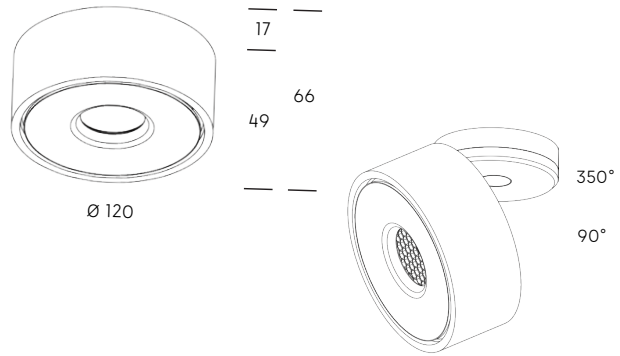

GENERAL SPECIFICATIONS

LED	12W
Lumens	1188 lm (3000K)
Colour	<input type="checkbox"/> 3000K, Warm White <input type="checkbox"/> 4000K, Cool White
Efficacy	86 lm/w (3000K)
Beam	25° 36° 52°
Material	Powder Coat Aluminium
CRI	90+
Finish	White Black
IP	20
Colour Deviation	SDCM ≥3
Warranty	5 Years
Fascia Options	Black Gold White
Accessories	Honeycomb Lens

PROJECT DETAILS

PROJECT: _____

TYPE: _____

NOTES: _____

DIMENSIONS (mm)

DRIVER SPECIFICATIONS

Power	240V Built-In Driver
Dimming	Phase Cut Dimming
Power Factor	> 0.95

PRODUCT CODE