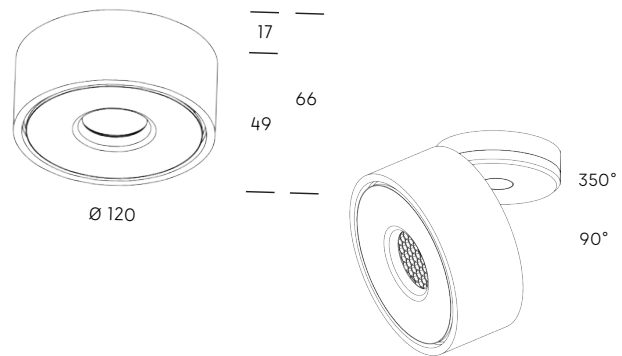

GENERAL SPECIFICATIONS

LED	12W
Lumens	1038 lm (3000K)
Colour	<input type="checkbox"/> 3000K, Warm White <input type="checkbox"/> 4000K, Cool White
Efficacy	86 lm/w (3000K)
Beam	25° 36° 52°
Material	Powder Coat Aluminium
CRI	90+
Finish	White Black
IP	20
Colour Deviation	SDCM ≥3
Warranty	5 Years
Fascia Options	Black Gold White
Accessories	Honeycomb Lens

PROJECT DETAILS

PROJECT:

TYPE:

NOTES:

DIMENSIONS (mm)

DRIVER SPECIFICATIONS

Power	240V Built-In Driver
Dimming	Phase Cut Dimming
Power Factor	> 0.95

PRODUCT CODE