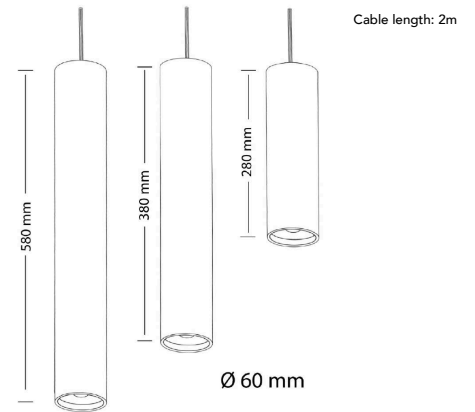

SILO 60 SUSPENSION

PROJECT DETAILS

PROJECT:

TYPE:

NOTES:

FEATURES

- + Minimalist cylinder design, available in various colours and lengths
- + Sophisticated lens technology for enhanced visual comfort
- + Black baffle for reduced glare
- + Seamless canopy with quick connection for easy installation
- + Perfect for both individual use or as a cluster
- + Compatible with remote Casambi CBU-TED Bluetooth Controllable Dimmer (71-CASCBU)

DIMENSIONS (mm)

GENERAL SPECIFICATIONS

LED	12W	
Lumens	1100 lm (3000K)	
Colour	<input type="checkbox"/> 3000K, Warm White <input type="checkbox"/> 4000K, Cool White	
Efficacy	86.82 lm/w (3000K)	
Beam	60°	
Material	Powder Coat Aluminium	
CRI	92+	
Finish	White Black	
IP	20	
Colour Deviation	SDCM ≤2	
Lifetime	L70 >100,000hrs	
Additional Lens Options	15°	118-SIL6015
	24°	118-SIL6024
	36°	118-SIL6036
	45°	118-SIL6045
Cable Length	2 metres	
Warranty	5 Years	

DRIVER SPECIFICATIONS

Power	240V Built-In Flicker Free Driver
Dimming	Phase-Cut Dimming
Power Factor	>0.90

PRODUCT CODE

280, White, 3000K	118-SIP62812W603
280, White, 4000K	118-SIP62812W604
280, Black, 3000K	118-SIP62812B603
280, Black, 4000K	118-SIP62812B604
380, White, 3000K	118-SIP63812W603
380, White, 4000K	118-SIP63812W604
380, Black, 3000K	118-SIP63812B603
380, Black, 4000K	118-SIP63812B604
580, White, 3000K	118-SIP65812W603
580, White, 4000K	118-SIP65812W604
580, Black, 3000K	118-SIP65812B603
580, Black, 4000K	118-SIP65812B604