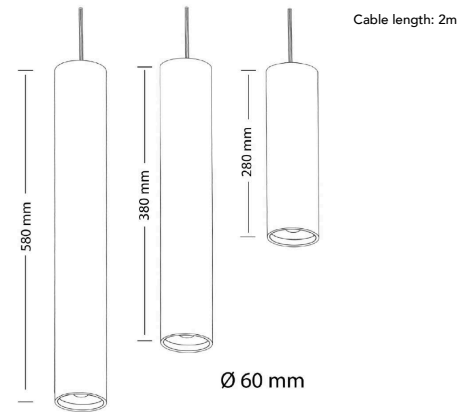

SILO 60 SUSPENSION

PROJECT DETAILS

PROJECT:

TYPE:

NOTES:

FEATURES

- + Minimalist cylinder design, available in various colours and lengths
- + Sophisticated lens technology for enhanced visual comfort
- + Black baffle for reduced glare
- + Seamless canopy with quick connection for easy installation
- + Perfect for both individual use or as a cluster
- + Compatible with remote Casambi CBU-TED Bluetooth Controllable Dimmer (71-CASCBU)

DIMENSIONS (mm)

GENERAL SPECIFICATIONS

| | | |
|--------------------------------|--|--------------------|
| LED | 12W | |
| Lumens | 1100 lm (3000K) | |
| Colour | <input type="checkbox"/> 3000K, Warm White <input type="checkbox"/> 4000K, Cool White | |
| Efficacy | 86.82 lm/w (3000K) | |
| Beam | 60° | |
| Material | Powder Coat Aluminium | |
| CRI | 92+ | |
| Finish | White Black | |
| IP | 20 | |
| Colour Deviation | SDCM ≤2 | |
| Lifetime | L70 >100,000hrs | |
| Accessories | Gold Baffle | 118-SIL60GB |
| Additional Lens Options | 15° | 118-SIL6015 |
| | 24° | 118-SIL6024 |
| | 36° | 118-SIL6036 |
| | 45° | 118-SIL6045 |
| Cable Length | 2 metres | |
| Warranty | 5 Years | |

| | |
|-------------------|-------------------------|
| 280, White, 3000K | 118-SIP62812W603 |
| 280, White, 4000K | 118-SIP62812W604 |
| 280, Black, 3000K | 118-SIP62812B603 |
| 280, Black, 4000K | 118-SIP62812B604 |
| 380, White, 3000K | 118-SIP63812W603 |
| 380, White, 4000K | 118-SIP63812W604 |
| 380, Black, 3000K | 118-SIP63812B603 |
| 380, Black, 4000K | 118-SIP63812B604 |
| 580, White, 3000K | 118-SIP65812W603 |
| 580, White, 4000K | 118-SIP65812W604 |
| 580, Black, 3000K | 118-SIP65812B603 |
| 580, Black, 4000K | 118-SIP65812B604 |