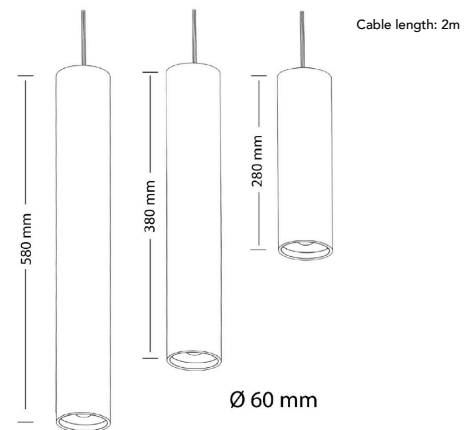

GENERAL SPECIFICATIONS

LED	12W	
Lumens	1100 lm (3000K)	
Colour	<input type="checkbox"/> 3000K, Warm White <input type="checkbox"/> 4000K, Cool White	
Efficacy	86.82 lm/w (3000K)	
Beam	60°	
Material	Powder Coat Aluminium	
CRI	92+	
Finish	White Black	
IP	20	
Colour Deviation	SDCM ≥2	
Cable Length	2 metres	
Warranty	5 Years	
Accessories	Gold Baffle	118-SIL60GB
Additional Lens Options	15°	118-SIL6015
	24°	118-SIL6024
	36°	118-SIL6036
	45°	118-SIL6045

PROJECT DETAILS

PROJECT:

TYPE:

NOTES:

DIMENSIONS (mm)

DRIVER SPECIFICATIONS

Power	240V Built-In Flicker Free Driver
Dimming	Phase-Cut Dimming
Power Factor	>0.90

PRODUCT CODE

280, White, 3000K	118-SIP62812W603
280, White, 4000K	118-SIP62812W604
280, Black, 3000K	118-SIP62812B603
280, Black, 4000K	118-SIP62812B604
380, White, 3000K	118-SIP63812W603
380, White, 4000K	118-SIP63812W604
380, Black, 3000K	118-SIP63812B603
380, Black, 4000K	118-SIP63812B604
580, White, 3000K	118-SIP65812W603
580, White, 4000K	118-SIP65812W604
580, Black, 3000K	118-SIP65812B603
580, Black, 4000K	118-SIP65812B604