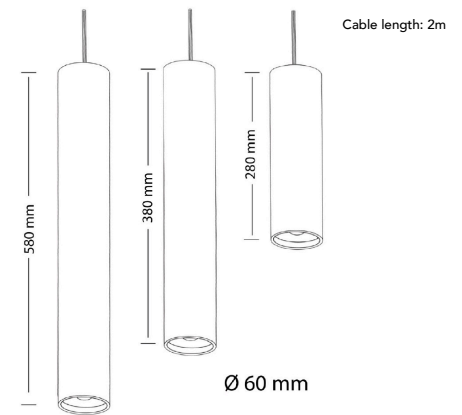

SILO 60 SUSPENSION

PROJECT DETAILS

PROJECT:

TYPE:

NOTES:

FEATURES

- + Minimalist cylinder design, available in various colours and lengths
- + Sophisticated lens technology for enhanced visual comfort
- + Black baffle for reduced glare
- + Seamless canopy with quick connection for easy installation
- + Perfect for both individual use or as a cluster
- + Compatible with remote Casambi CBU-TED Bluetooth Controllable Dimmer (71-CASCBU)

DIMENSIONS (mm)

GENERAL SPECIFICATIONS

LED	12W	
Lumens	1100 lm (3000K)	
Colour	<input type="checkbox"/> 3000K, Warm White <input type="checkbox"/> 4000K, Cool White	
Efficacy	86.82 lm/w (3000K)	
Beam	60°	
Material	Powder Coat Aluminium	
CRI	92+	
Finish	White Black	
IP	20	
Colour Deviation	SDCM ≤2	
Lifetime	L70 >100,000hrs	
Accessories	Gold Baffle	118-SIL60GB
Additional Lens Options	15°	118-SIL6015
	24°	118-SIL6024
	36°	118-SIL6036
	45°	118-SIL6045
Cable Length	2 metres	
Warranty	5 Years	

DRIVER SPECIFICATIONS

Power	240V Built-In Flicker Free Driver
Dimming	Phase-Cut Dimming
Power Factor	>0.90

PRODUCT CODE

280, White, 3000K	118-SIP62812W603
280, White, 4000K	118-SIP62812W604
280, Black, 3000K	118-SIP62812B603
280, Black, 4000K	118-SIP62812B604
380, White, 3000K	118-SIP63812W603
380, White, 4000K	118-SIP63812W604
380, Black, 3000K	118-SIP63812B603
380, Black, 4000K	118-SIP63812B604
580, White, 3000K	118-SIP65812W603
580, White, 4000K	118-SIP65812W604
580, Black, 3000K	118-SIP65812B603
580, Black, 4000K	118-SIP65812B604