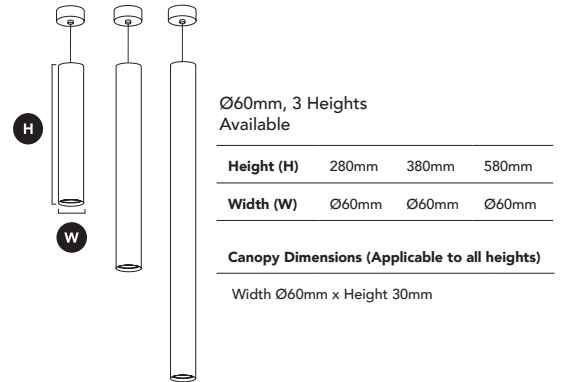

GENERAL SPECIFICATIONS

LED	12W	
Lumens	1080 lm (3000K & 4000K)	
Efficacy	84 lm/w (3000K & 4000K)	
Colour Temp	<input type="checkbox"/> 3000K, Warm White	<input type="checkbox"/> 4000K, Cool White
Material	Powder Coated Aluminium	
Finish	White Black	
Beam	15° 24° 36° 45° 60°	
CRI	92+	
IP	20	
Colour Deviation	SDCM ≤2	
UGR	<15	
Lifetime	>55,000hrs L80 B10	
Warranty	5 Years	
Additional Lens Options	15° Lens	118-SIL6015
	25° Lens	118-SIL6024
	36° Lens	118-SIL6036
	45° Lens	118-SIL6045
Additional Baffle Options	Black Baffle	118-SIL60BB
	White Baffle	118-SIL60BG
	Gold Baffle	118-SIL60BG

PROJECT DETAILS

PROJECT:

TYPE:

NOTES:

DIMENSIONS (mm)

DRIVER SPECIFICATIONS

Power	300mA 240V Built-In Flicker Free Dimmable Driver
Dimming	Phase-Cut Dimming
Power Factor	>0.90

Remote DALI dimming available upon request

PRODUCT CODES

280, White, 3000K, 60°	118-SIP62812W603
280, White, 4000K, 60°	118-SIP62812W604
280, Black, 3000K, 60°	118-SIP62812B603
280, Black, 4000K, 60°	118-SIP62812B604
380, White, 3000K, 60°	118-SIP63812W603
380, White, 4000K, 60°	118-SIP63812W604
380, Black, 3000K, 60°	118-SIP63812B603
380, Black, 4000K, 60°	118-SIP63812B604
580, White, 3000K, 60°	118-SIP65812W603
580, White, 4000K, 60°	118-SIP65812W604
580, Black, 3000K, 60°	118-SIP65812B603
580, Black, 4000K, 60°	118-SIP65812B604