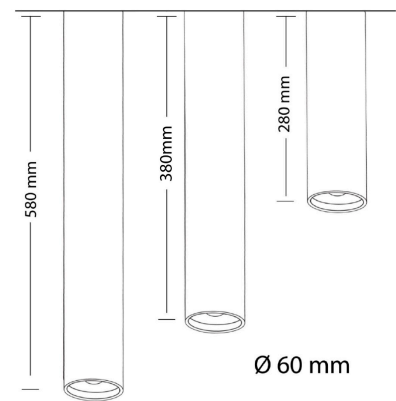

GENERAL SPECIFICATIONS

LED	12W	
Lumens	1100 lm (3000K)	
Colour	<input type="checkbox"/> 3000K, Warm White <input type="checkbox"/> 4000K, Cool White	
Efficacy	86.82 lm/w (3000K)	
Beam	60°	
Material	Powder Coat Aluminium	
CRI	92+	
Finish	White Black	
IP	20	
Colour Deviation	SDCM ≥2	
Warranty	5 Years	
Accessories	Gold Baffle	118-SIL60GB
Additional Lens Options	15°	118-SIL6015
	24°	118-SIL6024
	36°	118-SIL6036
	45°	118-SIL6045

PROJECT DETAILS

PROJECT:

TYPE:

NOTES:

DIMENSIONS (mm)

DRIVER SPECIFICATIONS

Power	240V Built-In Flicker Free Driver
Dimming	Phase-Cut Dimming
Power Factor	>0.90

PRODUCT CODE

280, White, 3000K	118-SIS62812W603
280, White, 4000K	118-SIS62812W604
280, Black, 3000K	118-SIS62812B603
280, Black, 4000K	118-SIS62812B604
380, White, 3000K	118-SIS63812W603
380, White, 4000K	118-SIS63812W604
380, Black, 3000K	118-SIS63812B603
380, Black, 4000K	118-SIS63812B604
580, White, 3000K	118-SIS65812W603
580, White, 4000K	118-SIS65812W604
580, Black, 3000K	118-SIS65812B603
580, Black, 4000K	118-SIS65812B604