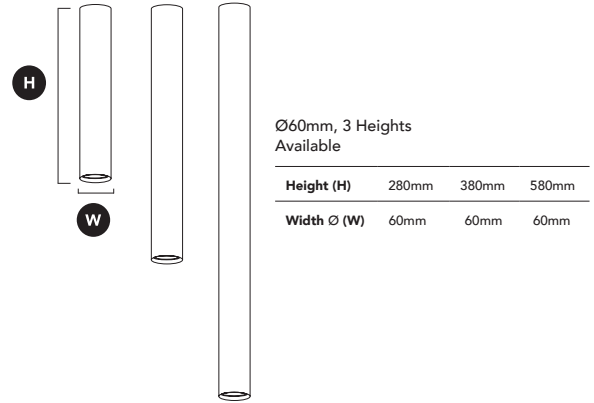

DIMENSIONS (mm)

GENERAL SPECIFICATIONS

LED	12W
Lumens	1080 lm (3000K & 4000K)
Efficacy	84 lm/w (3000K & 4000K)
Colour Temp	<input type="checkbox"/> 3000K, Warm White <input type="checkbox"/> 4000K, Cool White
Material	Powder Coated Aluminium
Finish	White Black
Beam	15° 24° 36° 45° 60°
CRI	92+
IP	20
Colour Deviation	SDCM ≤2
UGR	<15
Lifetime	>55,000hrs L80 B10
Warranty	5 Years