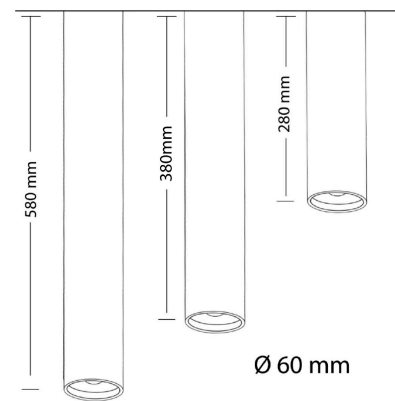

GENERAL SPECIFICATIONS

LED	12W	
Lumens	1100 lm (3000K)	
Colour	<input type="checkbox"/> 3000K, Warm White	<input type="checkbox"/> 4000K, Cool White
Efficacy	87 lm/w (3000K)	
Beam	60°	
Material	Powder Coat Aluminium	
CRI	92+	
Finish	White Black	
IP	20	
Colour Deviation	SDCM ≤2	
Lifetime	L70 >100,000hrs	
Accessories	Gold Baffle	118-SIL60GB
Additional Lens Options	15°	118-SIL6015
	24°	118-SIL6024
	36°	118-SIL6036
	45°	118-SIL6045
Warranty	5 Years	

PROJECT DETAILS

PROJECT:

TYPE:

NOTES:

DIMENSIONS (mm)

DRIVER SPECIFICATIONS

Power 240V Built-In Flicker Free Driver

Dimming Phase-Cut Dimming