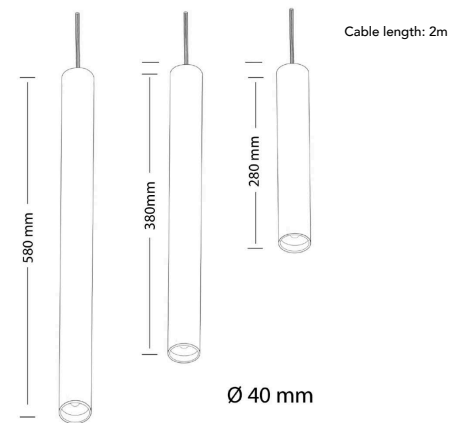

SILO 40 SUSPENSION

PROJECT DETAILS

PROJECT:

TYPE:

NOTES:

FEATURES

- + Minimalist cylinder design, available in various colours and lengths
- + Sophisticated lens technology for enhanced visual comfort
- + Black baffle for reduced glare
- + Seamless canopy with quick connection for easy installation
- + Perfect for both individual use or as a cluster
- + Compatible with remote Casambi CBU-TED Bluetooth Controllable Dimmer (71-CASCBU)

DIMENSIONS (mm)

GENERAL SPECIFICATIONS

LED	6W	
Lumens	400 lm (3000K)	
Colour	<input type="checkbox"/> 3000K, Warm White <input type="checkbox"/> 4000K, Cool White	
Efficacy	66.79 lm/w (3000K)	
Beam	60°	
Material	Powder Coat Aluminium	
CRI	92+	
Finish	White Black	
IP	20	
Colour Deviation	SDCM ≤2	
Lifetime	L70 >100,000hrs	
Additional Lens Options	15°	118-SIL4015
	24°	118-SIL4024
	36°	118-SIL4036
	45°	118-SIL4045
Warranty	5 Years	
Cable Length	2 Metres	

DRIVER SPECIFICATIONS

Power	240V Built-In Flicker Free Driver
Dimming	Phase-Cut Dimming
Power Factor	>0.90

PRODUCT CODE

280, White, 3000K	118-SIP42806W603
280, White, 4000K	118-SIP42806W604
280, Black, 3000K	118-SIP42806B603
280, Black, 4000K	118-SIP42806B604
380, White, 3000K	118-SIP43806W603
380, White, 4000K	118-SIP43806W604
380, Black, 3000K	118-SIP43806B603
380, Black, 4000K	118-SIP43806B604
580, White, 3000K	118-SIP45806W603
580, White, 4000K	118-SIP45806W604
580, Black, 3000K	118-SIP45806B603
580, Black, 4000K	118-SIP45806B604