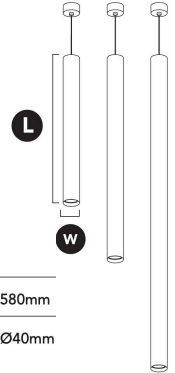

GENERAL SPECIFICATIONS

LED	6W	
Lumens	520 lm (3000K) 510 lm (4000K)	
Efficacy	79 lm/w (3000K) 77 lm/w (4000K)	
Colour Temp	<input type="checkbox"/> 3000K, Warm White	<input type="checkbox"/> 4000K, Cool White
Material	Powder Coated Aluminium	
Finish	White Black	
Beam	15° 24° 36° 45° 60°	
CRI	92+	
IP	20	
Colour Deviation	SDCM ≤2	
UGR	<15	
Lifetime	>100,000hrs L80 B10	
Warranty	5 Years	
Additional Lens Options	15° Lens	118-SIL4015
	25° Lens	118-SIL4024
	36° Lens	118-SIL4036
	45° Lens	118-SIL4045
Additional Baffle Options	Black Baffle	118-SIL40BB
	White Baffle	118-SIL40BG
	Gold Baffle	118-SIL40BG

PROJECT DETAILS

PROJECT:

TYPE:

NOTES:

DIMENSIONS (mm)

Cable length: 2m

Ø40mm, 3 Lengths Available

Length (L)	280mm	380mm	580mm
Width (W)	Ø40mm	Ø40mm	Ø40mm

DRIVER SPECIFICATIONS

Power	150mA 240V Built-In Flicker Free Dimmable Driver
Dimming	Phase-Cut Dimming
Power Factor	>0.90

PRODUCT CODES

280, White, 3000K, 60°	118-SIP42806W603
280, White, 4000K, 60°	118-SIP42806W604
280, Black, 3000K, 60°	118-SIP42806B603
280, Black, 4000K, 60°	118-SIP42806B604
380, White, 3000K, 60°	118-SIP43806W603
380, White, 4000K, 60°	118-SIP43806W604
380, Black, 3000K, 60°	118-SIP43806B603
380, Black, 4000K, 60°	118-SIP43806B604
580, White, 3000K, 60°	118-SIP45806W603
580, White, 4000K, 60°	118-SIP45806W604
580, Black, 3000K, 60°	118-SIP45806B603
580, Black, 4000K, 60°	118-SIP45806B604