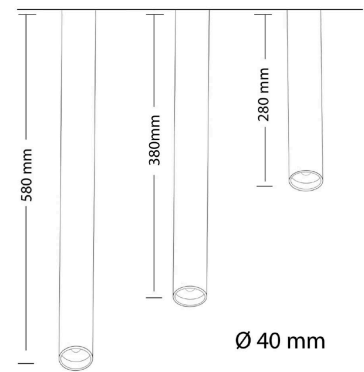

DIMENSIONS (mm)

GENERAL SPECIFICATIONS

LED	6W	
Lumens	400 lm (3000K)	
Colour	<input type="checkbox"/> 3000K, Warm White <input type="checkbox"/> 4000K, Cool White	
Efficacy	66.79 lm/w (3000K)	
Beam	60°	
Material	Powder Coat Aluminium	
CRI	92+	
Finish	White Black	
IP	20	
Colour Deviation	SDCM ≤2	
Lifetime	L70 >100,000hrs	
Additional Lens Options	15°	118-SIL4015
	24°	118-SIL4024
	36°	118-SIL4036
	45°	118-SIL4045
Warranty	5 Years	

DRIVER SPECIFICATIONS

Power 240V Built-In Flicker Free Driver

Dimming Phase-Cut Dimming

Power Factor >0.90

Remote DALI dimming available upon request

PRODUCT CODE

280, White, 3000K **118-SIS42806W603**

280, White, 4000K **118-SIS42806W604**

280, Black, 3000K **118-SIS42806B603**

280, Black, 4000K **118-SIS42806B604**

380, White, 3000K **118-SIS43806W603**

380, White, 4000K **118-SIS43806W604**

380, Black, 3000K **118-SIS43806B603**

380, Black, 4000K **118-SIS43806B604**

580, White, 3000K **118-SIS45806W603**

580, White, 4000K **118-SIS45806W604**

580, Black, 3000K **118-SIS45806B603**

580, Black, 4000K **118-SIS45806B604**