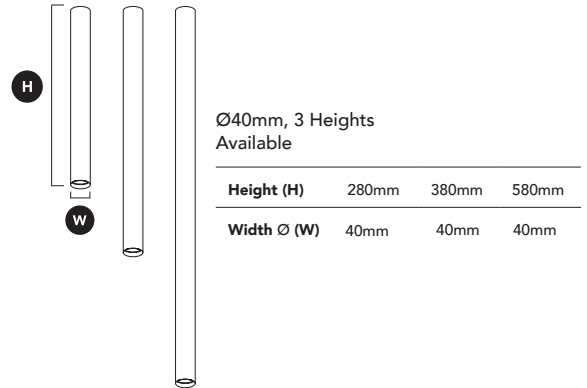

DIMENSIONS (mm)

GENERAL SPECIFICATIONS

LED	6W	
Lumens	520 lm (3000K & 4000K)	
Efficacy	79 lm/w (3000K & 4000K)	
Colour Temp	<input type="checkbox"/> 3000K, Warm White	<input type="checkbox"/> 4000K, Cool White
Material	Powder Coated Aluminium	
Finish	White Black	
Beam	15° 24° 36° 45° 60°	
CRI	92+	
IP	20	
Colour Deviation	SDCM ≤2	
UGR	<15	
Lifetime	>55,000hrs L80 B10	
Warranty	5 Years	
Additional Lens Options	15° Lens	118-SIL4015
	25° Lens	118-SIL4024
	36° Lens	118-SIL4036
	45° Lens	118-SIL4045
Additional Baffle Options	Black Baffle	118-SIL40BB
	White Baffle	118-SIL40BG
	Gold Baffle	118-SIL40BG