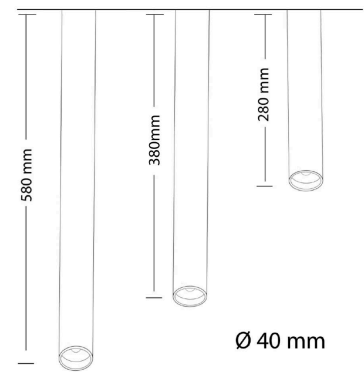

## DIMENSIONS (mm)

## GENERAL SPECIFICATIONS

LED	6W	
Lumens	400 lm (3000K)	
Colour	<input type="checkbox"/> 3000K, Warm White <input type="checkbox"/> 4000K, Cool White	
Efficacy	66.79 lm/w (3000K)	
Beam	60°	
Material	Powder Coated Aluminium	
CRI	92+	
Finish	White   Black	
IP	20	
UGR	<15	
Colour Deviation	SDCM ≤2	
Lifetime	310,000hrs L70B10	
Additional Lens Options	15°	118-SIL4015
	24°	118-SIL4024
	36°	118-SIL4036
	45°	118-SIL4045
Warranty	5 Years	

## PRODUCT CODE

280, White, 3000K	118-SIS42806W603
280, White, 4000K	118-SIS42806W604
280, Black, 3000K	118-SIS42806B603
280, Black, 4000K	118-SIS42806B604
380, White, 3000K	118-SIS43806W603
380, White, 4000K	118-SIS43806W604
380, Black, 3000K	118-SIS43806B603
380, Black, 4000K	118-SIS43806B604
580, White, 3000K	118-SIS45806W603
580, White, 4000K	118-SIS45806W604
580, Black, 3000K	118-SIS45806B603
580, Black, 4000K	118-SIS45806B604