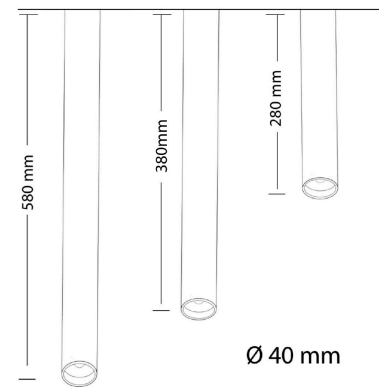

SILO 40 SURFACE MOUNTED

PROJECT DETAILS

PROJECT: _____

TYPE: _____

NOTES: _____

FEATURES

- + Minimalist cylinder design, available in various colours and lengths
- + Sophisticated lens technology for enhanced visual comfort
- + Black baffle for reduced glare
- + Seamless canopy with quick connection for easy installation
- + Perfect for both individual use or as a cluster

GENERAL SPECIFICATIONS

LED	6W	
Lumens	400 lm (3000K)	
Colour	<input type="checkbox"/> 3000K, Warm White <input type="checkbox"/> 4000K, Cool White	
Efficacy	66.79 lm/w (3000K)	
Beam	60°	
Material	Powder Coat Aluminium	
CRI	92+	
Finish	White Black	
IP	20	
Colour Deviation	SDCM ≤2	
Lifetime	L70 >100,000hrs	
Additional Lens Options	15°	118-SIL4015
	24°	118-SIL4024
	36°	118-SIL4036
	45°	118-SIL4045
Warranty	5 Years	
Accessories	Gold Baffle	118-SIL40GB

DIMENSIONS (mm)

DRIVER SPECIFICATIONS

Power	240V Built-In Flicker Free Driver
Dimming	Phase-Cut Dimming
Power Factor	>0.90

PRODUCT CODE

280, White, 3000K	118-SIS42806W603
280, White, 4000K	118-SIS42806W604
280, Black, 3000K	118-SIS42806B603
280, Black, 4000K	118-SIS42806B604
380, White, 3000K	118-SIS43806W603
380, White, 4000K	118-SIS43806W604
380, Black, 3000K	118-SIS43806B603
380, Black, 4000K	118-SIS43806B604
580, White, 3000K	118-SIS45806W603
580, White, 4000K	118-SIS45806W604
580, Black, 3000K	118-SIS45806B603
580, Black, 4000K	118-SIS45806B604