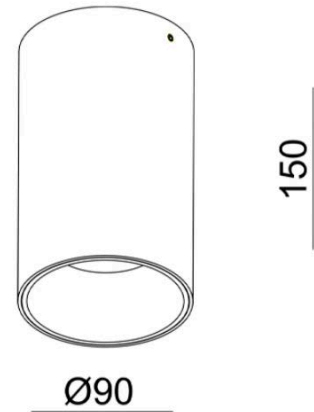

GENERAL SPECIFICATIONS

LED	12W
Lumens	1356 lm (3000K)
Colour	<input type="checkbox"/> 3000K, Warm White <input type="checkbox"/> 4000K, Cool White
Efficacy	113 lm/w (3000K)
Beam	35° 50°
Material	Powder Coat Aluminium
CRI	92+
Finish	White Black
IP	20
Colour Deviation	SDCM ≤3
Lifetime	L70 >100,000hrs
Warranty	5 Years

PROJECT DETAILS

PROJECT:

TYPE:

NOTES:

DIMENSIONS (mm)

DRIVER SPECIFICATIONS

Power	240V Built-in Driver
Dimming	Phase Cut Dimming
Power Factor	> 0.90

PRODUCT CODE