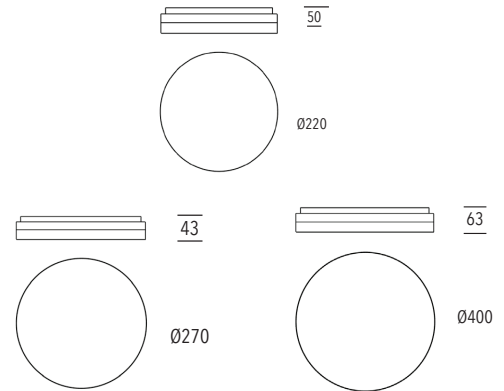

GENERAL SPECIFICATIONS

LED	15W (Ø220) 29W (Ø270) 38W (Ø400)
Lumens	1500 lm 2900 lm 3800 lm (at 3000K)
Colour	<input type="checkbox"/> 3000K, Warm White <input type="checkbox"/> 4000K, Cool White
Efficacy	100 lm/w (3000K)
Beam	110°
Material	Polycarbonate
CRI	80+
Finish	White Silver
IP	44 (Ø 220) 20 (Ø 270, Ø 400)
Colour Deviation	SDCM ≥3
Warranty	3 Years

PROJECT DETAILS

PROJECT:

TYPE:

NOTES:

DIMENSIONS (mm)

DRIVER SPECIFICATIONS

Power	240V Built-In Driver
Dimming	Phase Cut Dimming
Power Factor	> 0.95

PRODUCT CODE