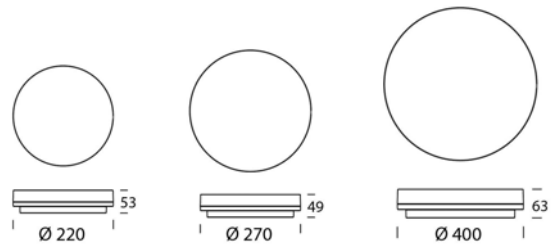

Architectonic and balanced, the LUXE CIRCLE combines advanced LED technologies, with high quality materials and refined, contemporary aesthetic.

PROJECT:

TYPE:

NOTES:

FEATURES

- + Superior quality polycarbonate housing
- + Switchable between wattages
- + Available with a white trim
- + Integrated driver
- + IP 54 (Ø 220 & Ø 270) - suitable for wet areas

DIMENSIONS (mm)

GENERAL SPECIFICATIONS

LED	15W/10W 24W/18W 38W/29W
Lumens	1500 lm 2400 lm 4080 lm (at 3000K)
Colour	<input type="checkbox"/> 3000K, Warm White <input type="checkbox"/> 4000K, Cool White
Efficacy	100 lm/w (3000K)
Beam	110°
Material	Polycarbonate
CRI	90+
Finish	White
IP	54 (Ø 220 & Ø 270) 20 (Ø 400)
IK	10
Colour Deviation	SDCM ≤3
Lifetime	L70 >55,000hrs
Warranty	3 Years