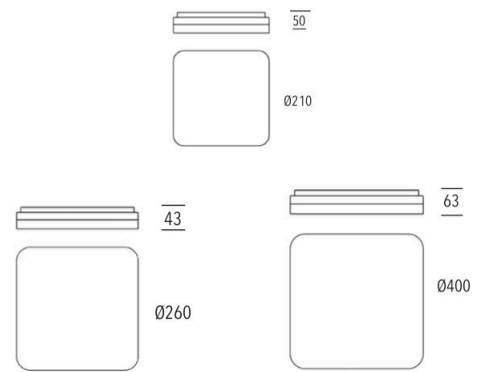

DIMENSIONS (mm)

DRIVER SPECIFICATIONS

Power	240V Built-In Driver
Dimming	Phase Cut Dimming
Power Factor	> 0.95

DALI dimming available upon request

PRODUCT CODE

15W, White, 3000K	83-LXS2115W3
15W, White, 4000K	83-LXS2115W4
15W, Silver, 3000K	83-LXS52115S3
15W, Silver, 4000K	83-LXS52115S4
29W, White, 3000K	83-LXS2629W3
29W, White, 4000K	83-LXS2629W4
29W, Silver, 3000K	83-LXS2629S3
29W, Silver, 4000K	83-LXS2629S4
38W, White, 3000K	83-LXS4038W3
38W, White, 4000K	83-LXS4038W4
38W, Silver, 3000K	83-LXS4038S3
38W, Silver, 4000K	83-LXS4038S4