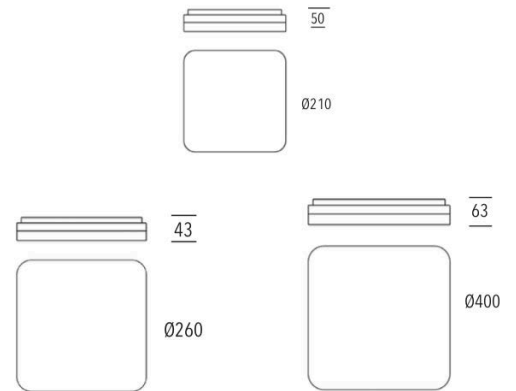

DIMENSIONS (mm)

DRIVER SPECIFICATIONS

Power	240V Built-In Driver
Dimming	Phase Cut Dimming
Power Factor	> 0.95

PRODUCT CODE

15W, White, 3000K	83-LXS2115W3
15W, White, 4000K	83-LXS2115W4
15W, Silver, 3000K	83-LXS52115S3
15W, Silver, 4000K	83-LXS52115S4
29W, White, 3000K	83-LXS2629W3
29W, White, 4000K	83-LXS2629W4
29W, Silver, 3000K	83-LXS2629S3
29W, Silver, 4000K	83-LXS2629S4
38W, White, 3000K	83-LXS4038W3
38W, White, 4000K	83-LXS4038W4
38W, Silver, 3000K	83-LXS4038S3
38W, Silver, 4000K	83-LXS4038S4