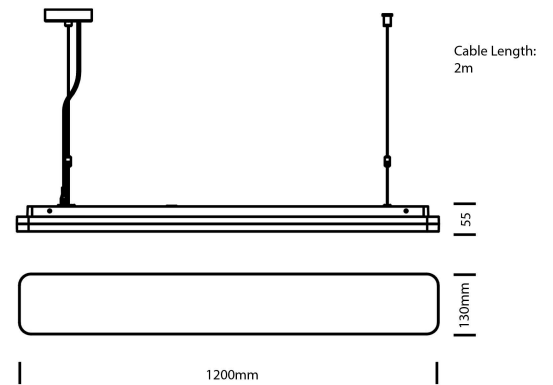

DIMENSIONS (mm)

DRIVER SPECIFICATIONS

Power	240V Built-In Driver
Dimming	Non-Dimming
Power Factor	> 0.95

PRODUCT CODE

29W, White, 4000K

83-LXL120P294KW