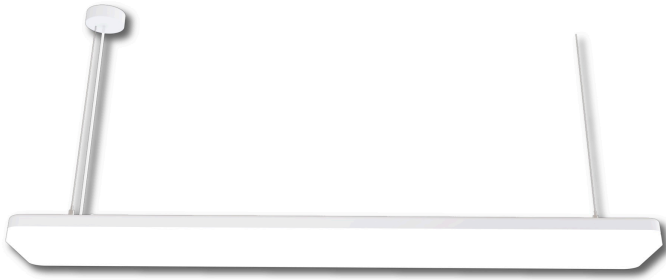

# LUXE LONG SUSPENSION

Architectonic and balanced, the LUXE LONG SUSPENSION combines advanced LED technologies, with high quality materials and refined, contemporary aesthetic.

## FEATURES

- + Superior quality polycarbonate housing
- + 2m cable length
- + Integrated driver
- + IP 54 - suitable for wet areas

## GENERAL SPECIFICATIONS

<b>LED</b>	29W
<b>Lumens</b>	2900 lm
<b>Colour</b>	<input type="checkbox"/> 4000K, Cool White
<b>Efficacy</b>	100 lm/w (3000K)
<b>Beam</b>	110°
<b>Material</b>	Polycarbonate
<b>CRI</b>	80+
<b>Finish</b>	White
<b>Cable Length</b>	2m
<b>IP</b>	54
<b>Colour Deviation</b>	SDCM ≤3
<b>Lifetime</b>	L70 >55,000hrs
<b>Warranty</b>	3 Years